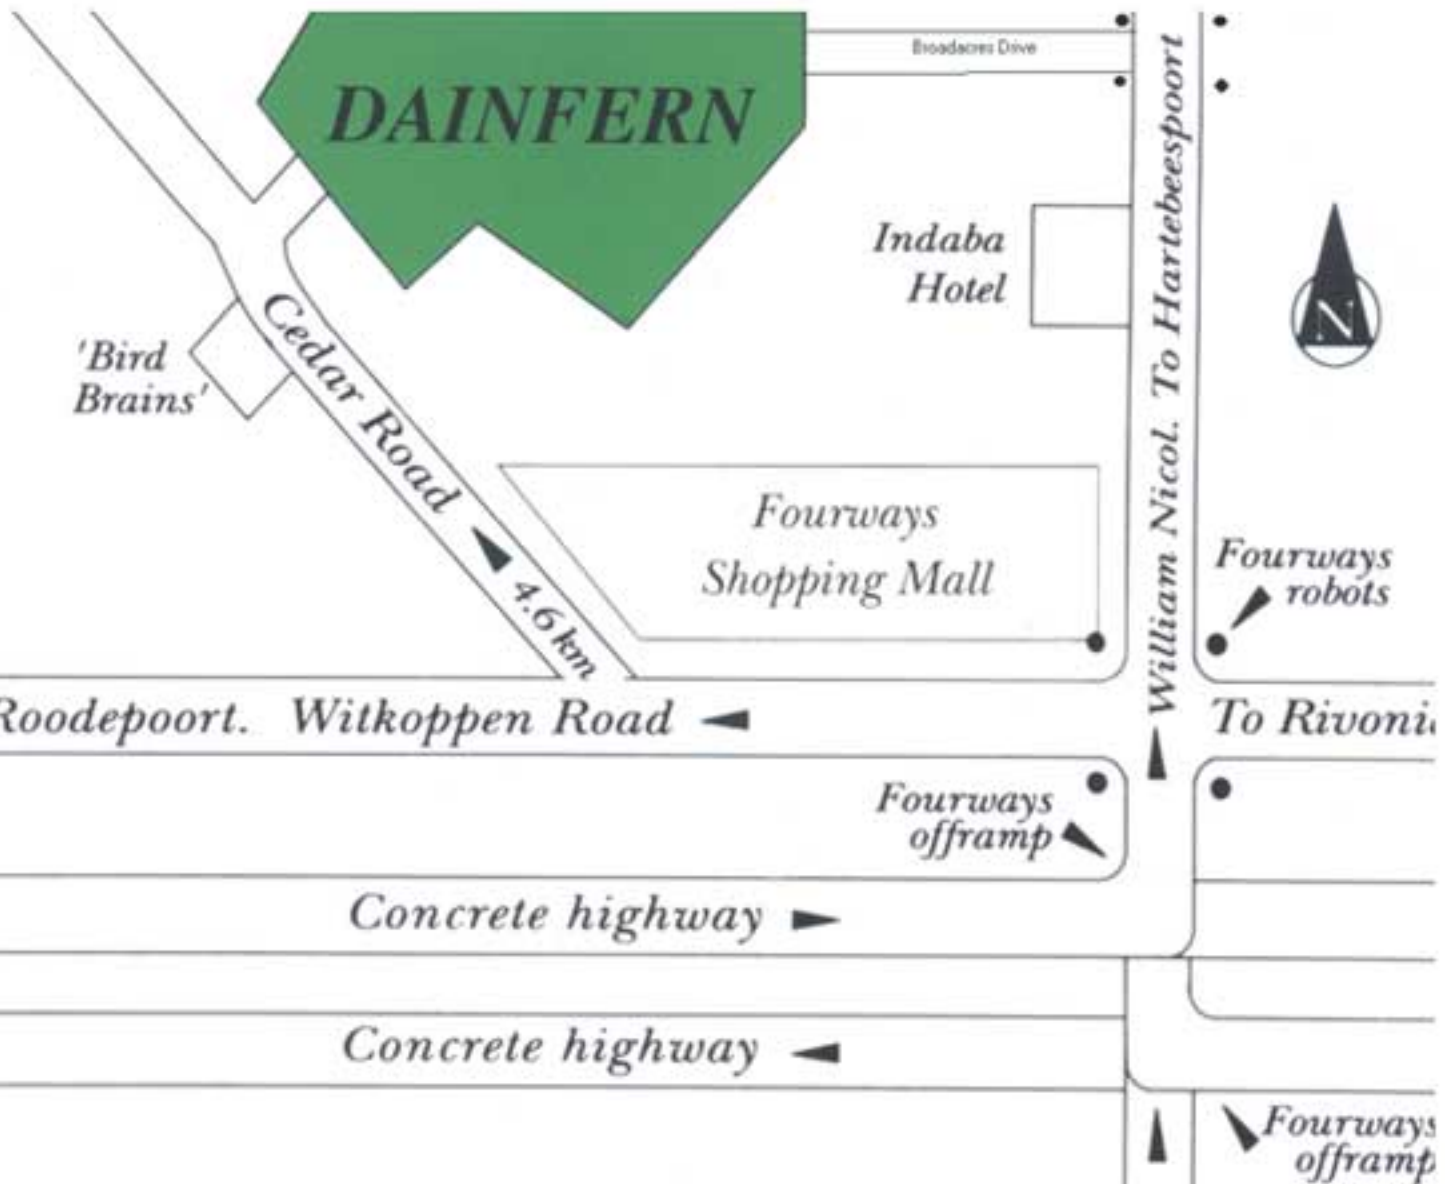

**DAINFERN**  
DAINFERN GOLF AND RESIDENTIAL ESTATE

**633 Gateside Ave, Dainfern, Fourways**  
**T: +27 11 875 0400, F: +27 11 469 0100**